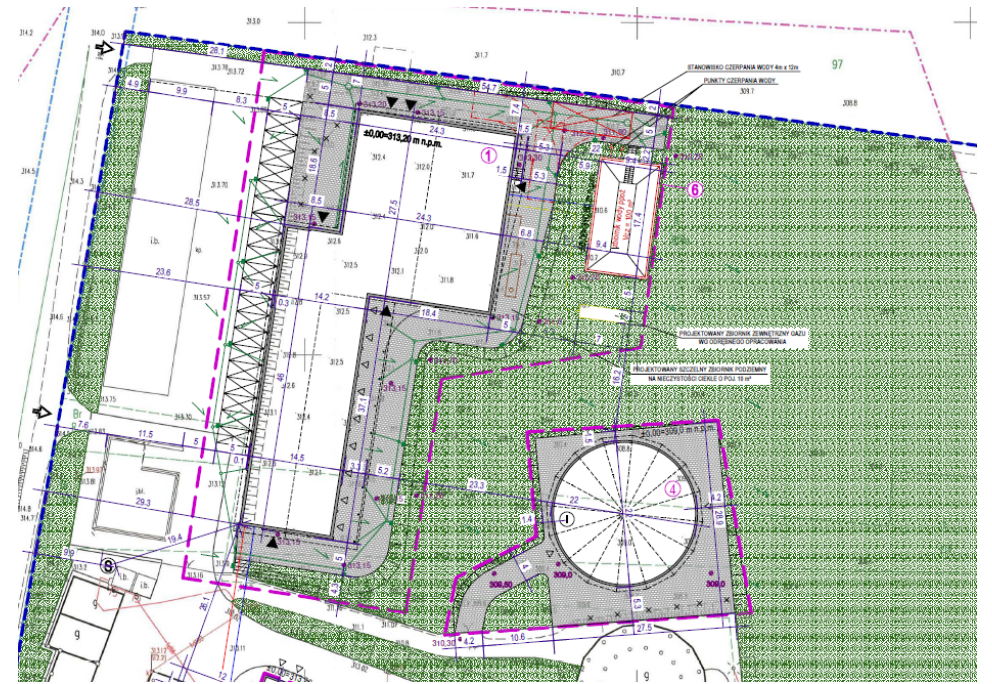

Plans for further development

Construction began in 2023:

1. A new breeding stable with facilities for in-foal mares, mares with foals, weanlings and other young horses,
2. Feeding pens for youngsters,
3. Additional walker for 8 horses with an internal round pen,
4. Veterinary facilities with full equipment necessary to treat both own horses and those from outside,
5. Additional fields, sand and grass quarters.