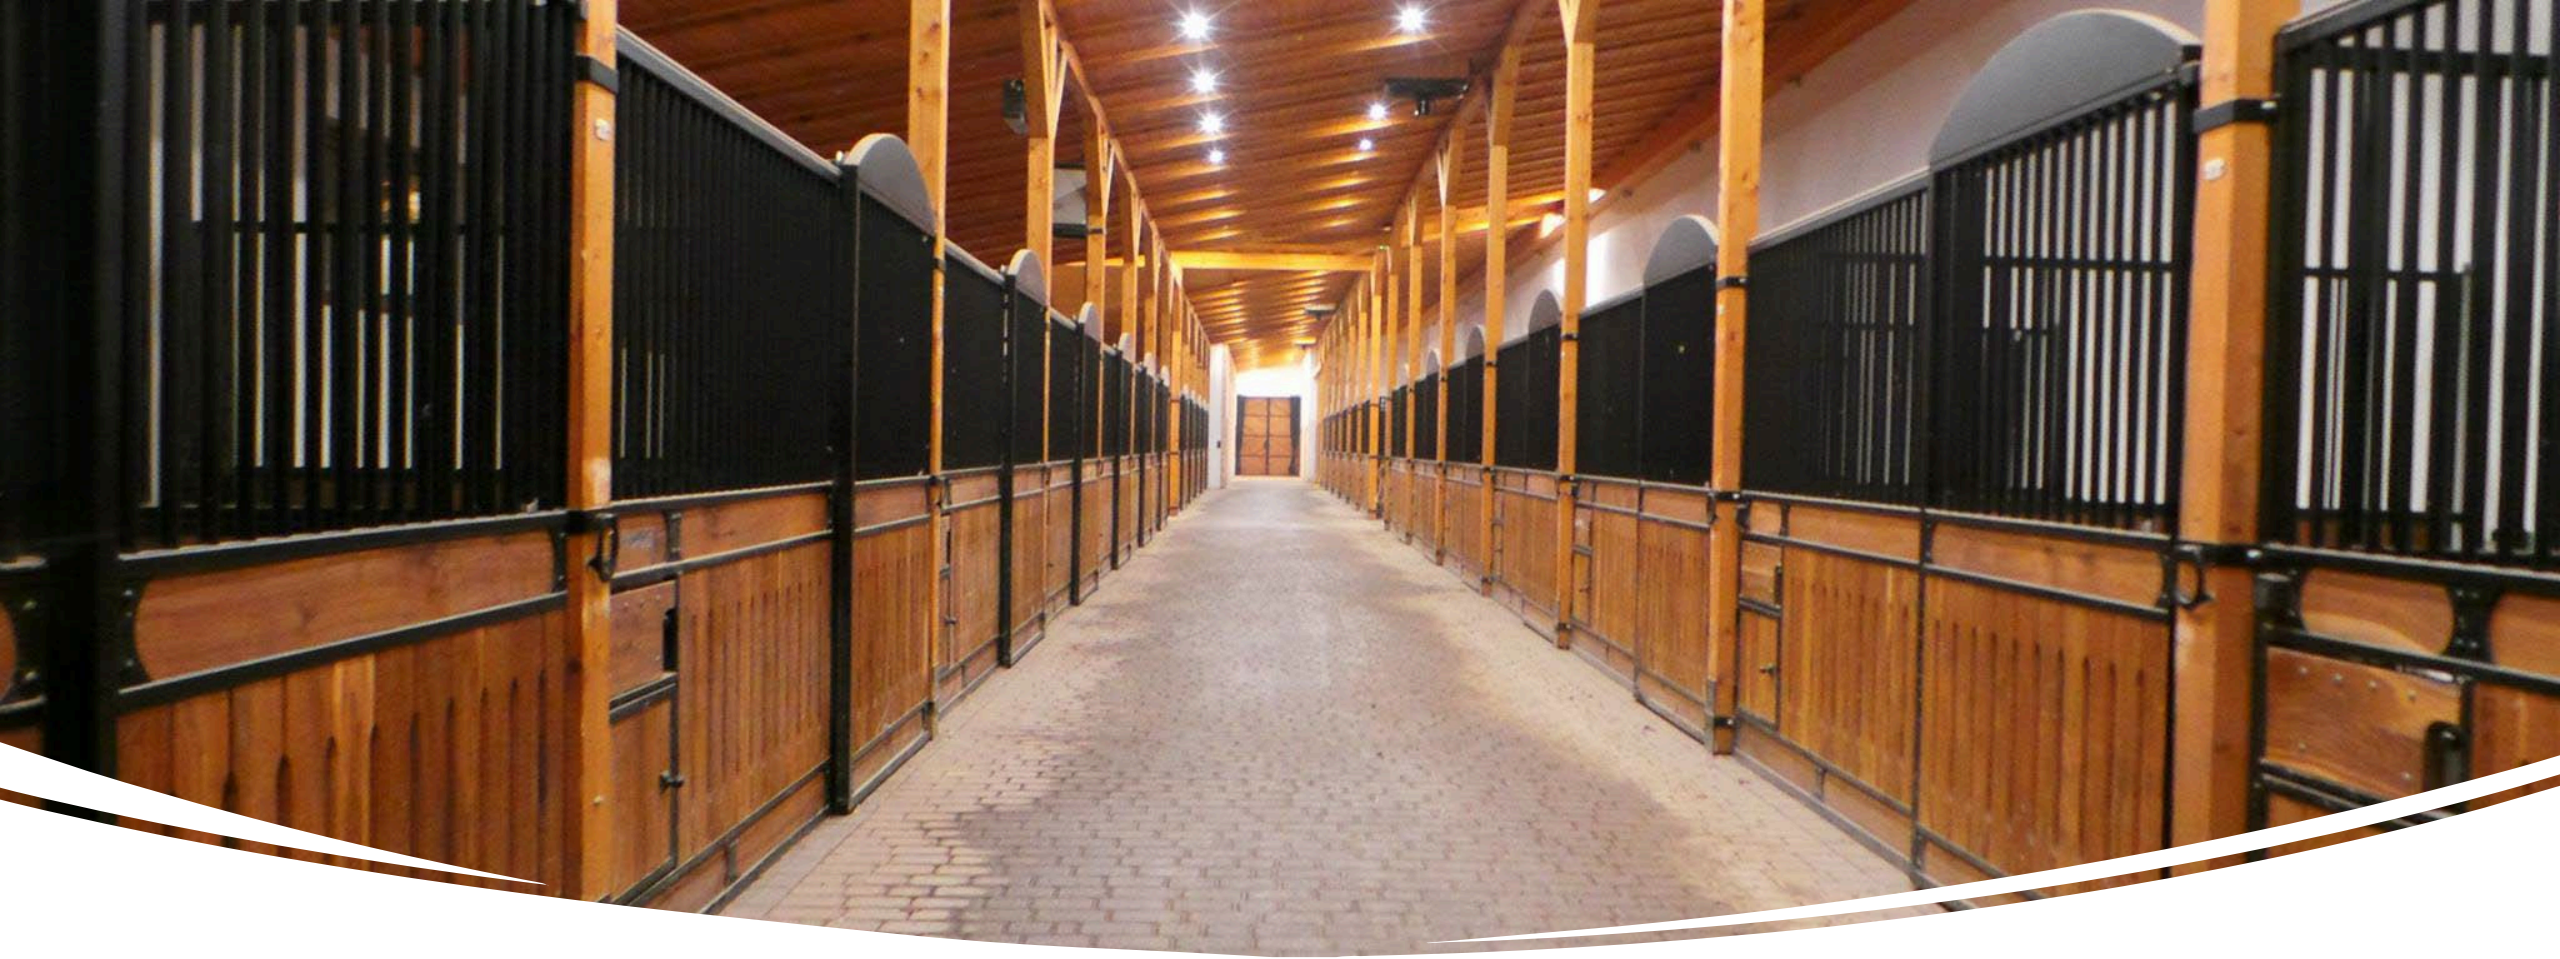

# The location

---

The stable is located in the southern part of Poland, in the picturesque town of Łazy (Silesian Voivodeship). The village is surrounded by mountains, specifically the Silesian Beskids. It is a several-year-old facility with a modern construction, fully adapted to horse breeding and use by both competitors and accompanying persons. The center includes, among others, large boxes, a comfortable wide corridor between the boxes, arcades, a full-size indoor arena and outdoor arenas with professional footing (fiber sand) and irrigation, lots of fields and quarters, tack room, washer with a solarium, laundry room and a social area where riders and guests can rest. A big advantage of the location of the center is the proximity to the S1 expressway (4 km).

# Horse stalls

Currently, the center has 48 stalls adapted to breeding horses. Each with an area exceeding 12m<sup>2</sup>.

## Fireplace room

In the social part of the center there is a large air-conditioned fireplace room with a roofed terrace, a view of the hall and riding arenas with access to the kitchen and toilets.

# Tack room

A large and spacious tack room adapted to store equestrian equipment for each horse.