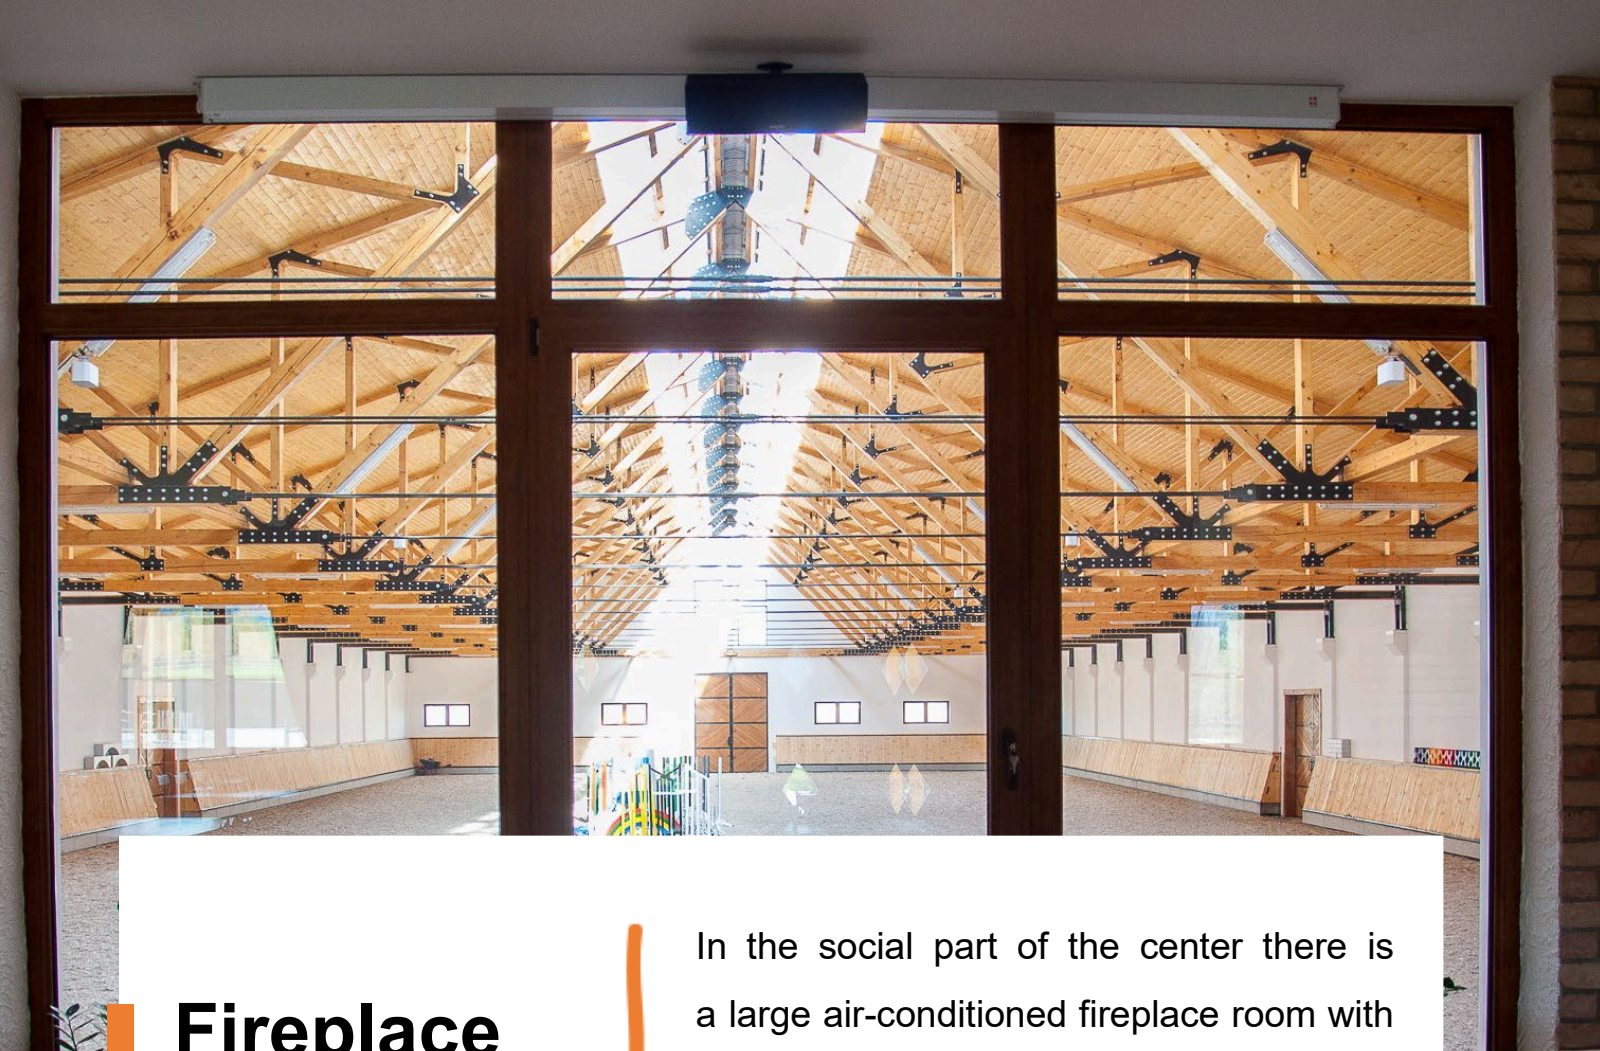

# The location

---

The stable is located in the southern part of Poland, in the picturesque town of Łazy (Silesian Voivodeship). The village is surrounded by mountains, specifically the Silesian Beskids. It is a several-year-old facility with a modern construction, fully adapted to horse breeding and use by both competitors and accompanying persons. The center includes, among others, large boxes, a comfortable wide corridor between the boxes, arcades, a full-size indoor arena and outdoor arenas with professional footing (fiber sand) and irrigation, lots of fields and quarters, tack room, washer with a solarium, laundry room and a social area where riders and guests can rest. A big advantage of the location of the center is the proximity to the S1 expressway (4 km).

## Fireplace room

In the social part of the center there is a large air-conditioned fireplace room with a roofed terrace, a view of the hall and riding arenas with access to the kitchen and toilets.

# Tack room

A large and spacious tack room adapted to store equestrian equipment for each horse.